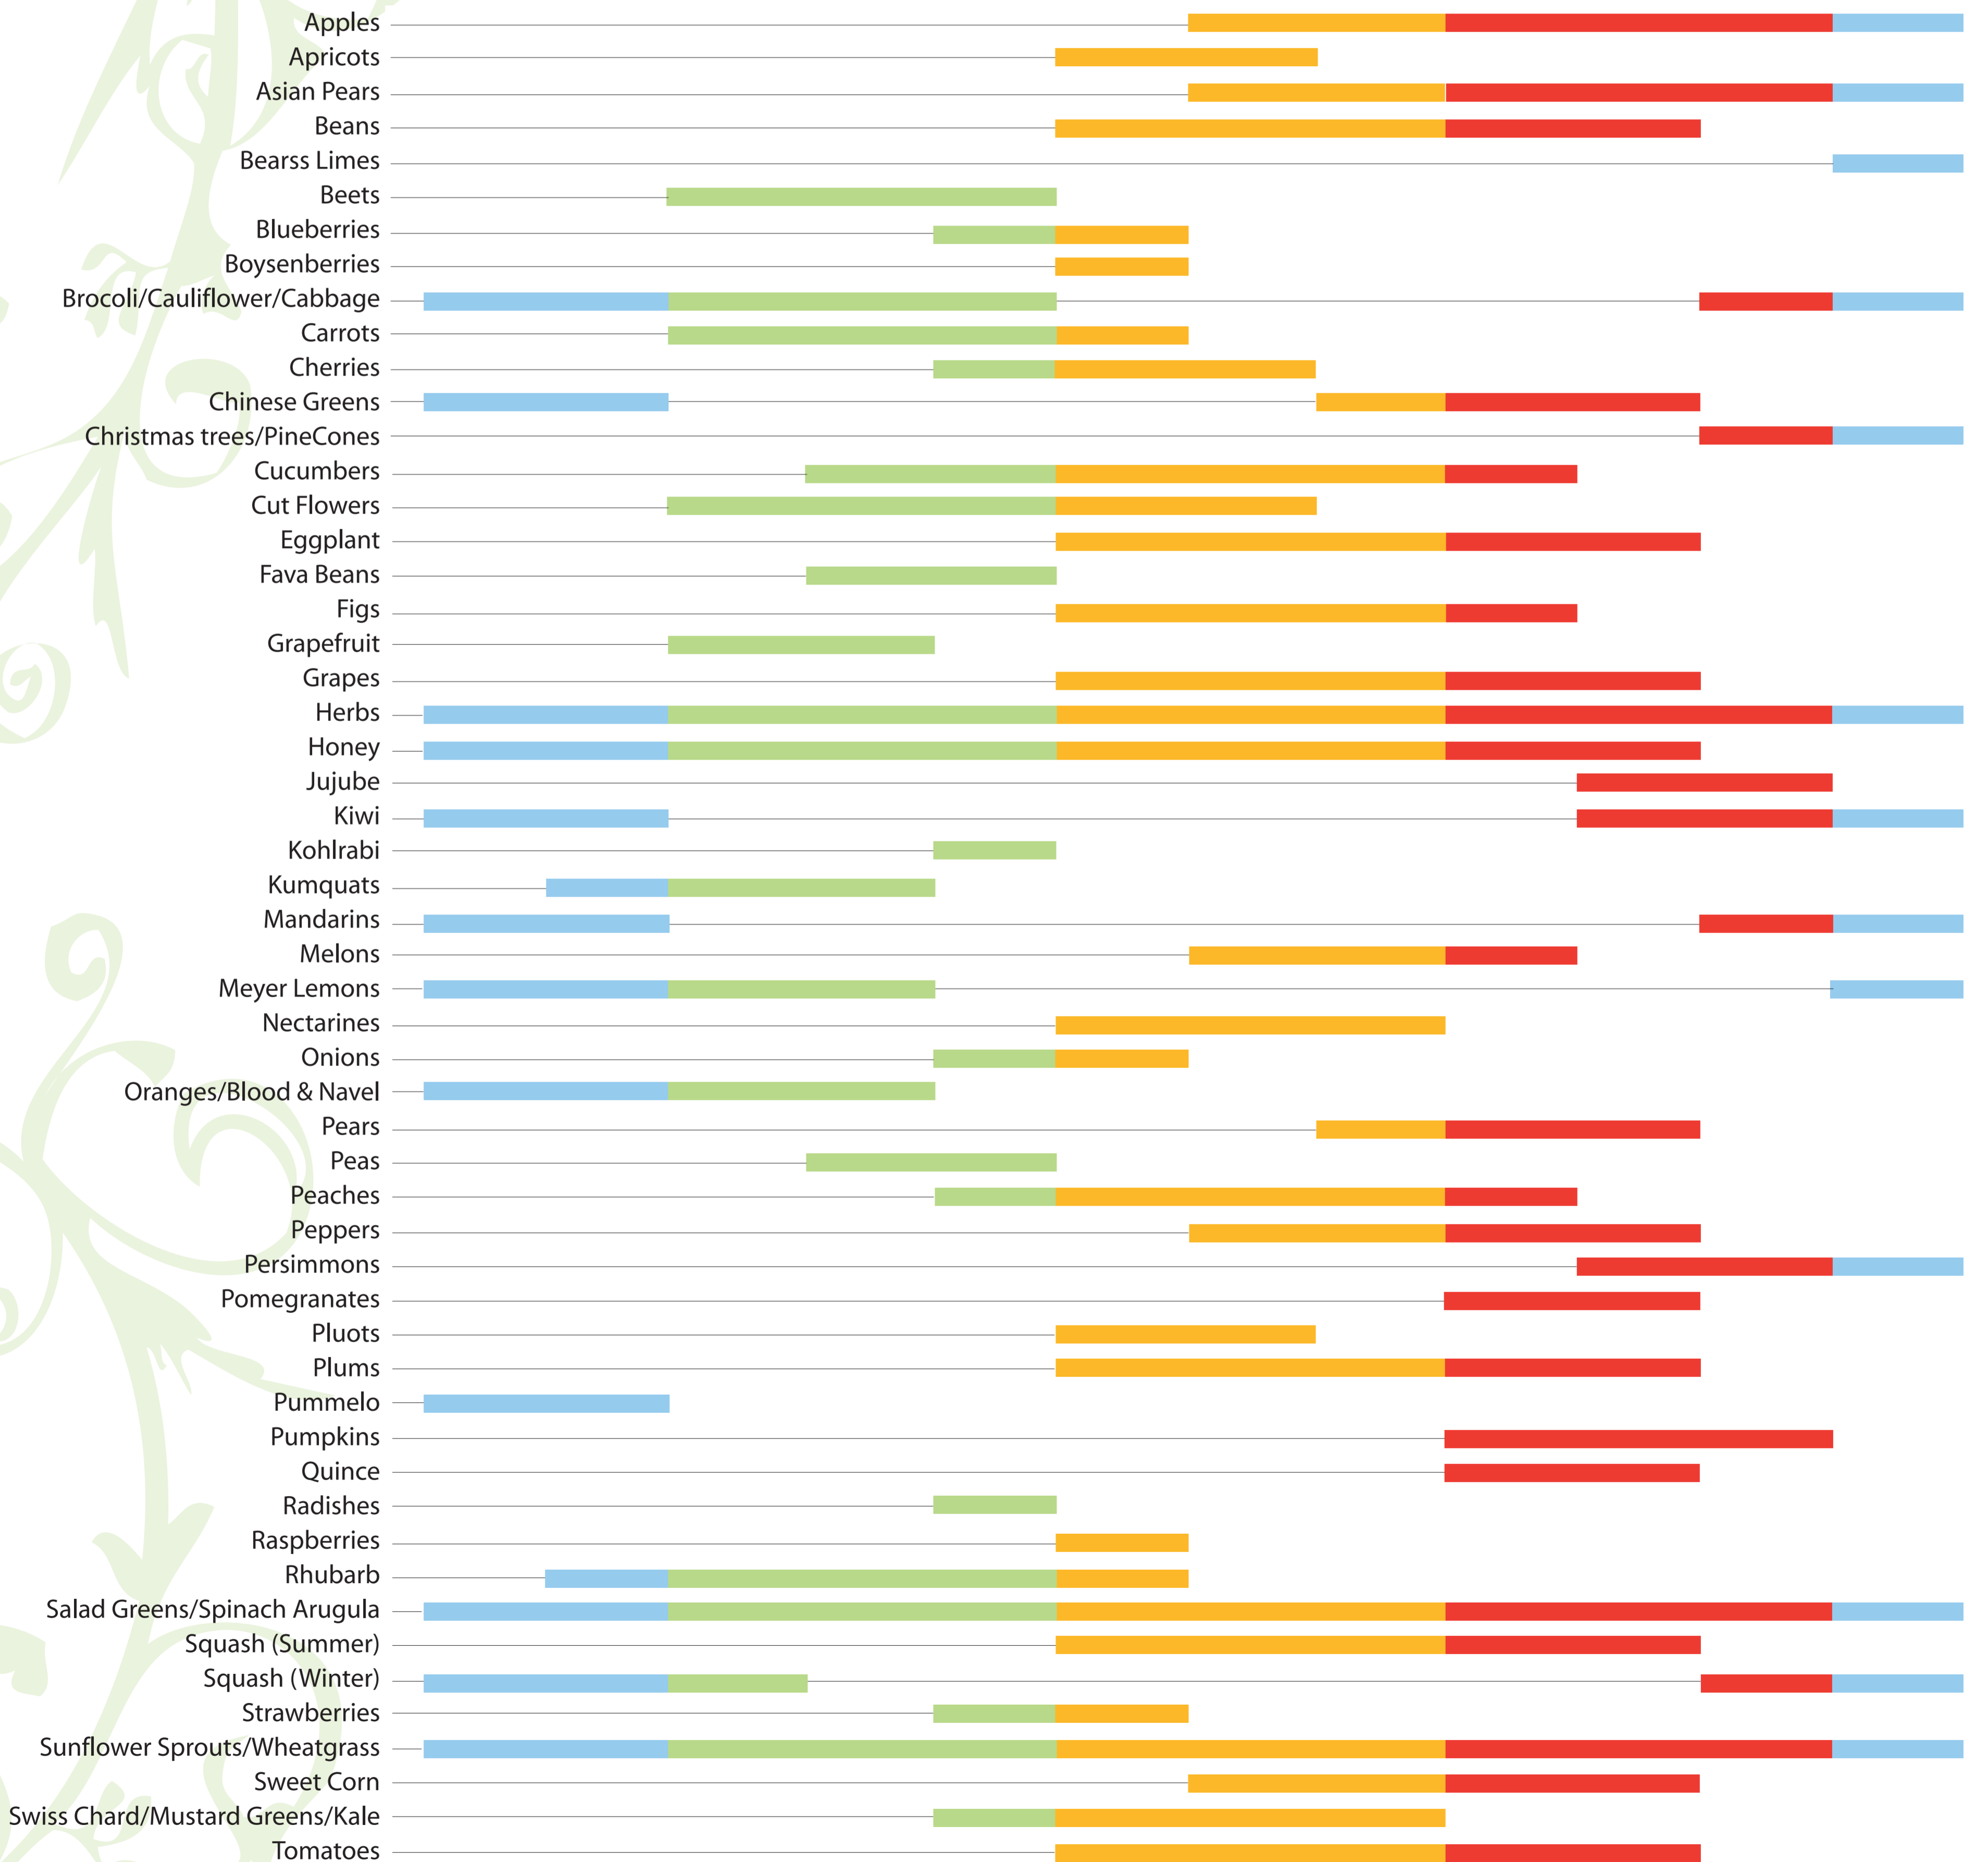

HARVEST CALENDAR

“EAT WITH THE SEASONS”

January February March April May June July August September October November December

SUPPORT THE EARTH AND OUR ENVIROMENT